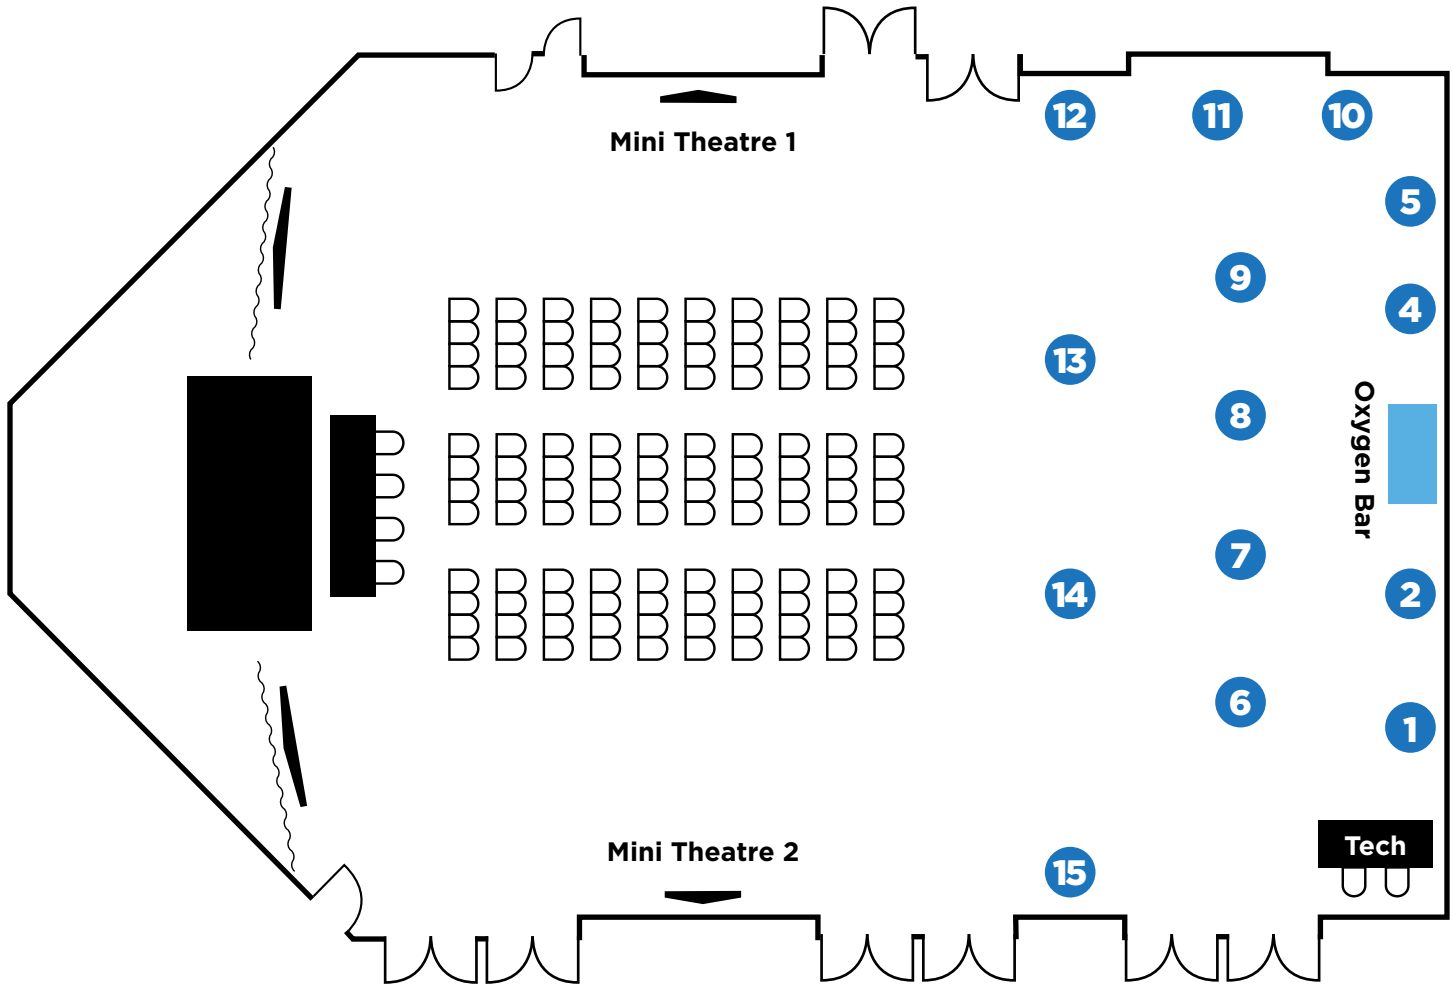

Floor Plan

Westin Harbour Castle

Harbour Ballroom A&B

DISPLAY TABLE LEGEND

- | | |
|-------------------------|----------------------------------|
| 1. Pathway | 9. Opta Information Intelligence |
| 2. Finaeo Inc | 10. Client Desk |
| 4. Willis Towers Watson | 11. EIS Group |
| 5. Canadian Underwriter | 12. OneShield |
| 6. Sharp Mobile | 13. Kanetix |
| 7. Symbility Intersect | 14. Splice Software |
| 8. Versature | 15. Senteri |